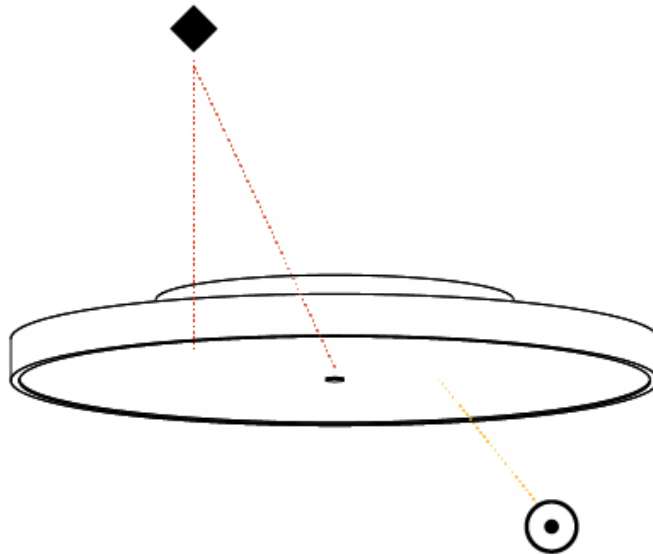

SIGN DIVA SURFACE

A3D092-

PROJECT

TYPE

SPECIFIER

QUANTITY

DATE

A