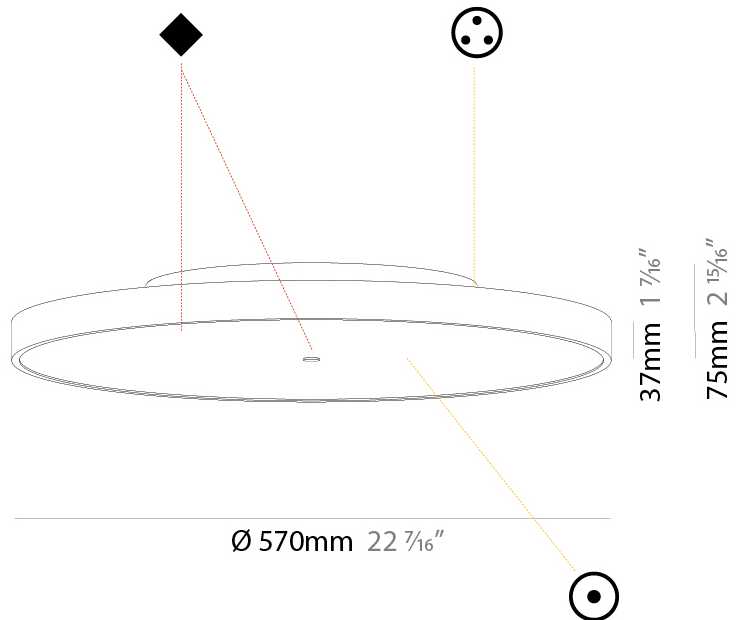

GENERAL

Series: Sign Diva
Subseries: Sign Diva
Partner: Prolicht
Division: Architectural
Installation: Surface
Product Type: Ceiling Surface
Mounting Location: Ceiling
Light Distribution: Direct / Indirect

PHYSICAL

Shape: Round
Diameter (mm): 570
Diameter (in): 22 7/16
Height (mm): 75
Height (in): 2 15/16
Weight (kg): 7.066
Weight (lbs): 15.578

Diffuser: Direct - PMMA - Opal/Micro-Prism/Sparkling Secret/Vintage Industrial with Shine Ring / Indirect - White/Yellow/Orange/Red/Blue/Green

Fixture Finish: SSR / BKV / CWI / CRY / HAB / UFT / ITA / RUA / FTG / MYG / LOD / PUS / FRO / FUP / KIA / POP / BLS / SPG / MEY / GOH / CHC / COM / ABZ / JAG / OBR / MOS / ROR

Fixture Material: PMMA / Extruded Aluminum / Steel

ELECTRICAL

Lamp Type: LED (Zhaga Standard)
Input Wattage (W): 58.3
Total Output Wattage (W): 53
Dimming: Tri-Mode (Non-Dimming and Phase Dimming (120Vac only) and 0-10V Dimming)
Driver Included: Yes
Driver Location: Integrated
Driver Type: Constant Current - Universal
Driver Class: Class 2
Input Voltage (V): 120 - 277
Constant Current (MA): 350

LED

Color Temperature (*K): 3000 / 3500 / 4000
Max. Delivered Lumen (lm): 6170 / 6292 / 6420
CRI: >90 CRI
Lamp Life (hrs): 50000

OPTICAL

RATINGS AND CERTIFICATIONS

Certified By: Certified for North American Standards
IP rating: IP20