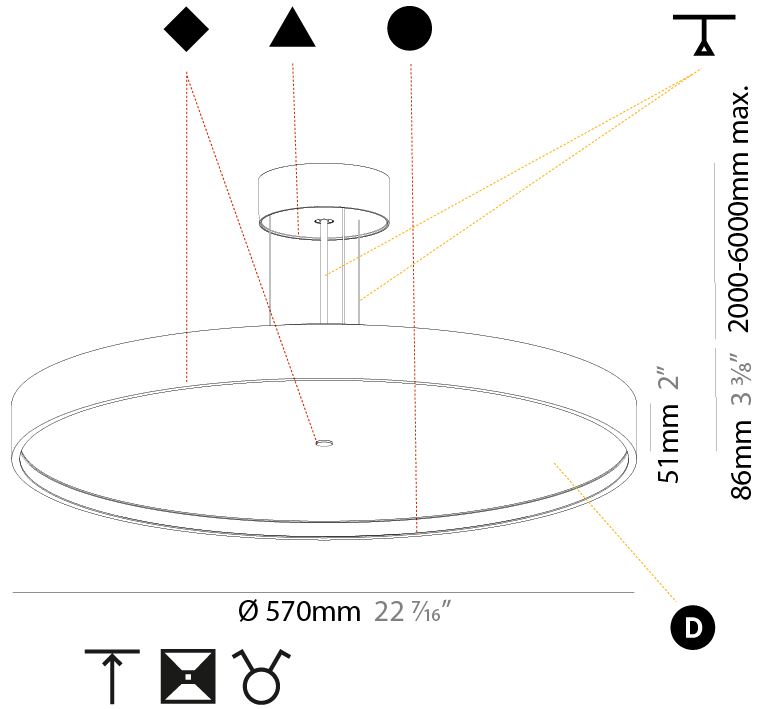

GENERAL

Series: Sign Diva
Subseries: Sign Diva Korona
Partner: Prolicht
Division: Architectural
Installation: Suspension
Product Type: Pendant
Mounting Location: Ceiling
Light Distribution: Direct / Indirect

PHYSICAL

Shape: Round
Diameter (mm): 570
Diameter (in): 22 7/16
Height (mm): 86
Height (in): 3 3/8
Weight (kg): 8.812
Weight (lbs): 19.43
Diffuser: PMMA - Opal / Micro-Prism / Sparkling Secret / Vintage Industrial
Fixture Finish: SSR / BKV / CWI / CRY / HAB / UFT / ITA / RUA / FTG / MYG / LOD / PUS / FRO / FUP / KIA / POP / BLS / SPG / MEY / GOH / CHC / COM / ABZ / JAG / OBR / MOS / ROR
Fixture Material: PMMA / Extruded Aluminum / Steel
Cable Details: 2000mm/78 3/4" or 6000mm/236 1/4" Transparent Cable

ELECTRICAL

Lamp Type: LED (Zhaga Standard)
Input Wattage (W): 67
Total Output Wattage (W): 60.9
Dimming: Tri-Mode (Non-Dimming and Phase Dimming (120Vac only) and 0-10V Dimming)
Driver Included: Yes
Driver Location: Integrated
Driver Type: Constant Current - Universal
Driver Class: Class 2
Input Voltage (V): 120 - 277
Constant Current (MA): 350

LED

Color Temperature (°K): 2700 / 3000 / 3500 / 4000
Max. Delivered Lumen (lm): 6632 / 6728 / 6812 / 6951
Nominal Lumen (lm): 9097 / 9229 / 9344 / 9535
CRI: >90 CRI
Lamp Life (hrs): 50000

OPTICAL

RATINGS AND CERTIFICATIONS

Certified By: Certified for North American Standards
IP rating: IP20