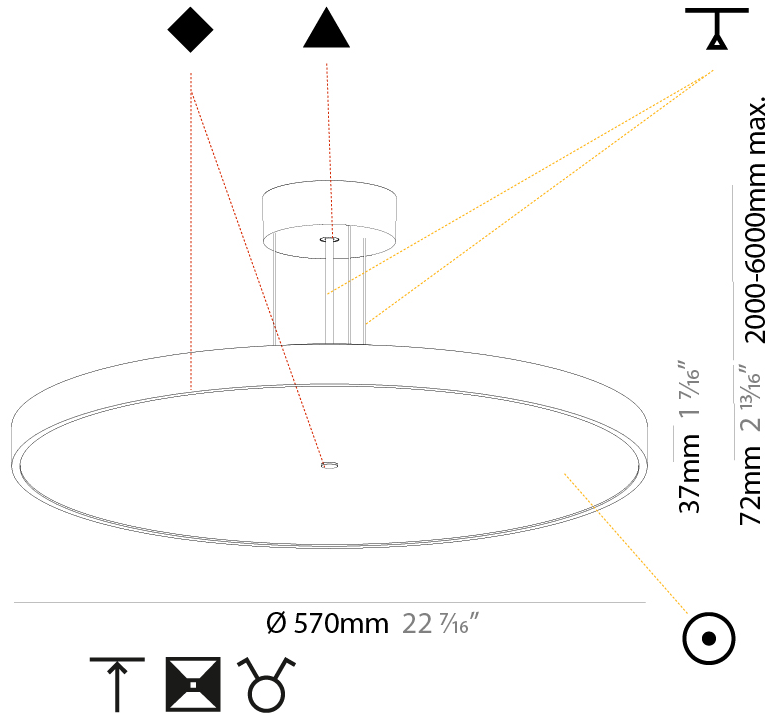

GENERAL

Series: Sign Diva
Subseries: Sign Diva
Partner: Prolicht
Division: Architectural
Installation: Suspension
Product Type: Pendant
Mounting Location: Ceiling
Light Distribution: Direct / Indirect

PHYSICAL

Shape: Round
Diameter (mm): 570
Diameter (in): 22 7/16
Height (mm): 72
Height (in): 2 13/16
Max. Overall Height (mm): 6072
Max. Overall Height (in): 239 1/16
Weight (kg): 8.548
Weight (lbs): 18.85
Diffuser: PMMA - Opal / Micro-Prism / Sparkling Secret / Vintage Industrial with Shine Ring
Fixture Finish: SSR / BKV / CWI / CRY / HAB / UFT / ITA / RUA / FTG / MYG / LOD / PUS / FRO / FUP / KIA / POP / BLS / SPG / MEY / GOH / CHC / COM / ABZ / JAG / OBR / MOS / ROR
Fixture Material: PMMA / Extruded Aluminum / Steel
Cable Details: 2000mm or 6000mm Transparent Cable

ELECTRICAL

Lamp Type: LED (Zhaga Standard)
Input Wattage (W): 80.3
Total Output Wattage (W): 53 / 18
Dimming: Tri-Mode (Non-Dimming and Phase Dimming (120Vac only) and 0-10V Dimming)
Driver Included: Yes
Driver Location: Integrated
Driver Type: Constant Current - Universal
Driver Class: Class 2
Input Voltage (V): 120 - 277
Constant Current (MA): 350

LED

Color Temperature (°K): 2700 / 3000 / 3500 / 4000
Max. Delivered Lumen (lm): 6110 / 7650 / 7801 / 7960
CRI: >90 CRI
Lamp Life (hrs): 50000

OPTICAL

RATINGS AND CERTIFICATIONS

Certified By: Certified for North American Standards
IP rating: IP20