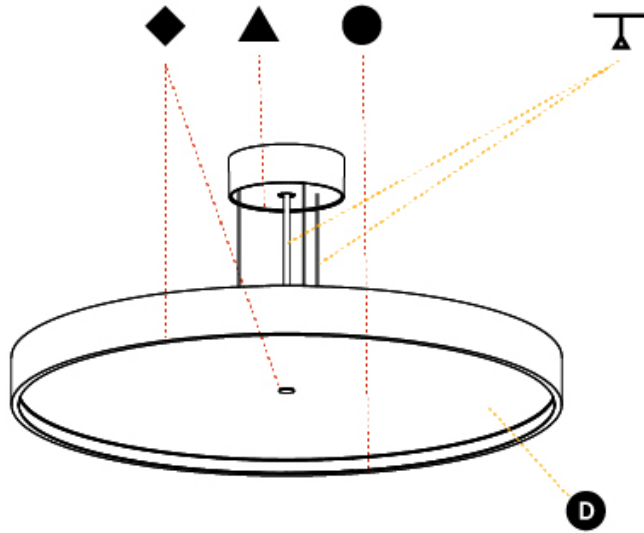

SIGN DIVA KORONA SUSPENSION

A300014-

PROJECT
TYPE
SPECIFIER
QUANTITY
DATE

A