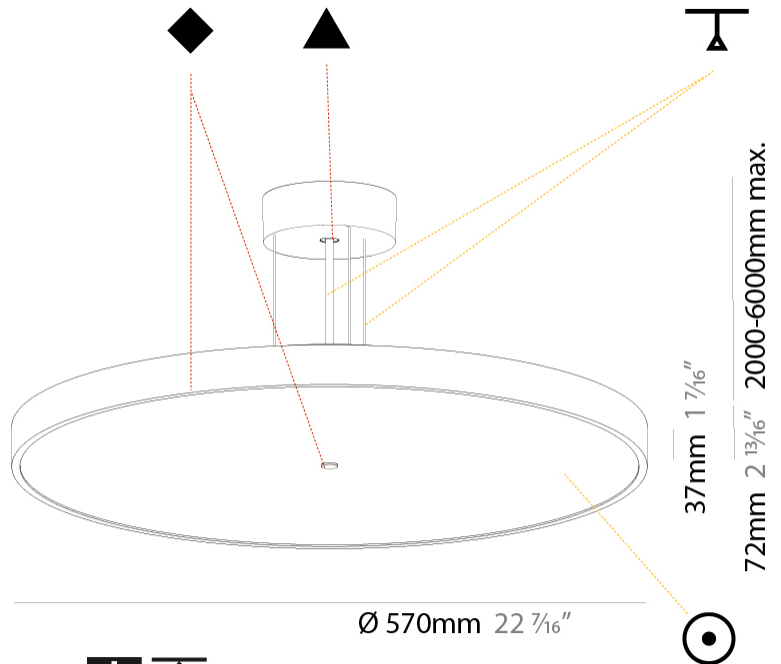

GENERAL

Series: Sign Diva
Subseries: Sign Diva
Partner: Prolicht
Division: Architectural
Installation: Suspension
Product Type: Pendant
Mounting Location: Ceiling
Light Distribution: Direct

PHYSICAL

Shape: Round
Diameter (mm): 570
Diameter (in): 22 7/16
Height (mm): 72
Height (in): 2 13/16
Max. Overall Height (mm): 6072
Max. Overall Height (in): 239 1/16
Weight (kg): 7.802
Weight (lbs): 17.2
Diffuser: PMMA - Opal / Micro-Prism / Sparkling Secret / Vintage Industrial with Shine Ring
Fixture Finish: SSR / BKV / CWI / CRY / HAB / UFT / ITA / RUA / FTG / MYG / LOD / PUS / FRO / FUP / KIA / POP / BLS / SPG / MEY / GOH / CHC / COM / ABZ / JAG / OBR / MOS / ROR
Fixture Material: PMMA / Extruded Aluminum / Steel
Cable Details: 2000mm or 6000mm Transparent Cable

ELECTRICAL

Lamp Type: LED (Zhaga Standard)
Input Wattage (W): 58.3
Total Output Wattage (W): 53
Dimming: Tri-Mode (Non-Dimming and Phase Dimming (120Vac only) and 0-10V Dimming)
Driver Included: Yes
Driver Location: Integrated
Driver Type: Constant Current - Universal
Driver Class: Class 2
Input Voltage (V): 120 - 277
Constant Current (MA): 350

LED

Color Temperature (°K): 2700 / 3000 / 3500 / 4000
Max. Delivered Lumen (lm): 5060 / 6120 / 6233 / 6360
CRI: >90 CRI
Lamp Life (hrs): 50000

OPTICAL

RATINGS AND CERTIFICATIONS

Certified By: Certified for North American Standards
IP rating: IP20