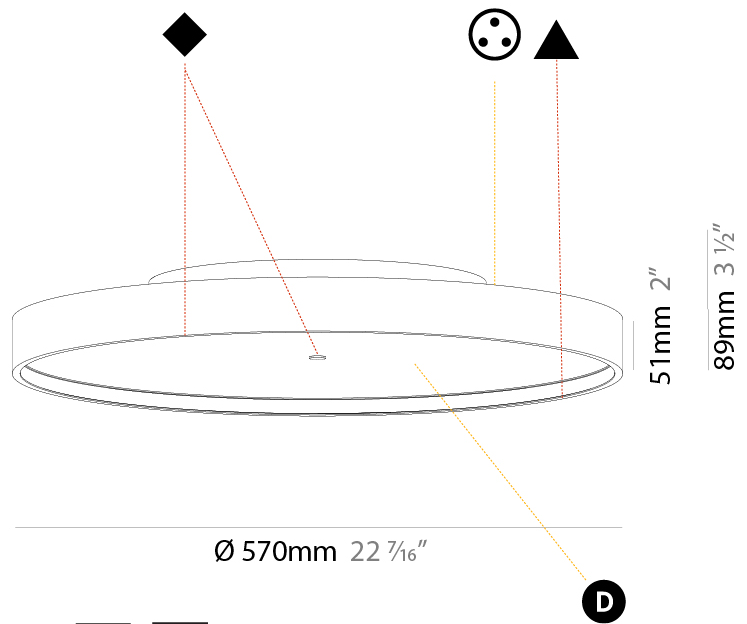

GENERAL

Series: Sign Diva
Subseries: Sign Diva Korona
Partner: Prolicht
Division: Architectural
Installation: Surface
Product Type: Ceiling Surface
Mounting Location: Ceiling
Light Distribution: Direct / Indirect

PHYSICAL

Shape: Round
Diameter (mm): 570
Diameter (in): 22 7/16
Height (mm): 89
Height (in): 3 1/2
Weight (kg): 7.4
Weight (lbs): 16.314
Diffuser: Direct - PMMA - Opal/Micro-Prism/Sparkling Secret/Vintage Industrial / Indirect - White/Yellow/Orange/Red/Blue/Green
Fixture Finish: SSR / BKV / CWI / CRY / HAB / UFT / ITA / RUA / FTG / MYG / LOD / PUS / FRO / FUP / KIA / POP / BLS / SPG / MEY / GOH / CHC / COM / ABZ / JAG / OBR / MOS / ROR
Fixture Material: PMMA / Extruded Aluminum / Steel

ELECTRICAL

Lamp Type: LED (Zhaga Standard)
Input Wattage (W): 58.3
Total Output Wattage (W): 53
Dimming: Tri-Mode (Non-Dimming and Phase Dimming (120Vac only) and 0-10V Dimming)
Driver Included: Yes
Driver Location: Integrated
Driver Type: Constant Current - Universal
Driver Class: Class 2
Input Voltage (V): 120 - 277
Constant Current (MA): 350

LED

Color Temperature (°K): 3000 / 3500 / 4000
Max. Delivered Lumen (lm): 6170 / 6292 / 6420
CRI: >90 CRI
Lamp Life (hrs): 50000

OPTICAL

RATINGS AND CERTIFICATIONS

Certified By: Certified for North American Standards
IP rating: IP20

PROJECT
TYPE
SPECIFIER
QUANTITY
DATE