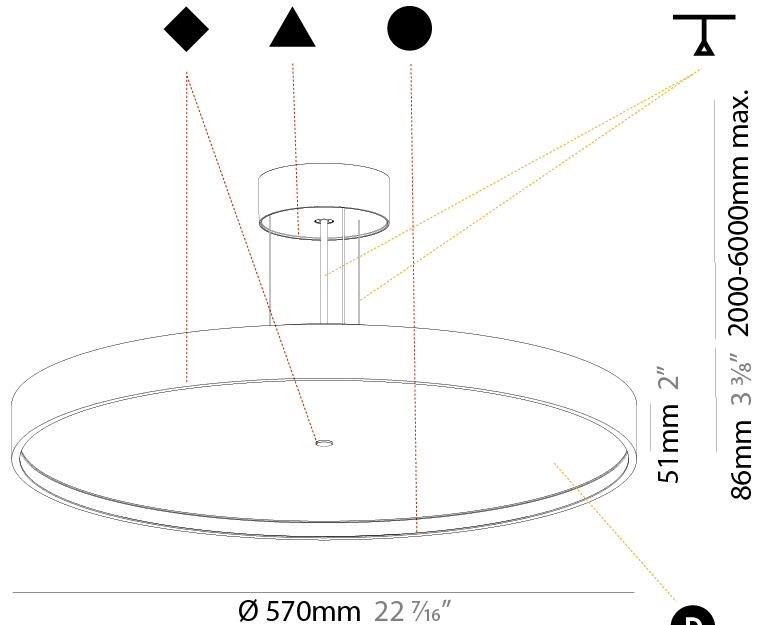

GENERAL

Series: Sign Diva
Subseries: Sign Diva Korona
Partner: Prolicht
Division: Architectural
Installation: Suspension
Product Type: Pendant
Mounting Location: Ceiling
Light Distribution: Direct

PHYSICAL

Shape: Round
Diameter (mm): 570
Diameter (in): 22 7/16
Height (mm): 86
Height (in): 3 3/8
Weight (kg): 8.067
Weight (lbs): 17.78

Diffuser: PMMA - Opal / Micro-Prism / Sparkling Secret / Vintage Industrial

Fixture Finish: SSR / BKV / CWI / CRY / HAB / UFT / ITA / RUA / FTG / MYG / LOD / PUS / FRO / FUP / KIA / POP / BLS / SPG / MEY / GOH / CHC / COM / ABZ / JAG / OBR / MOS / ROR

Fixture Material: PMMA / Extruded Aluminum / Steel

Cable Details: 2000mm/78 3/4" or 6000mm/236 1/4" Transparent Cable

ELECTRICAL

Lamp Type: LED (Zhaga Standard)
Input Wattage (W): 49
Total Output Wattage (W): 46.9
Dimming: Tri-Mode (Non-Dimming and Phase Dimming (120Vac only) and 0-10V Dimming)
Driver Included: Yes
Driver Location: Integrated
Driver Type: Constant Current - Universal
Driver Class: Class 2
Input Voltage (V): 120 - 277
Constant Current (MA): 350

LED

Color Temperature (°K): 2700 / 3000 / 3500 / 4000
Max. Delivered Lumen (lm): 4978 / 5337 / 5384 / 5494
Nominal Lumen (lm): 6199 / 6646 / 6705 / 6842
CRI: >90 CRI
Lamp Life (hrs): 50000

OPTICAL

RATINGS AND CERTIFICATIONS

Certified By: Certified for North American Standards
IP rating: IP20